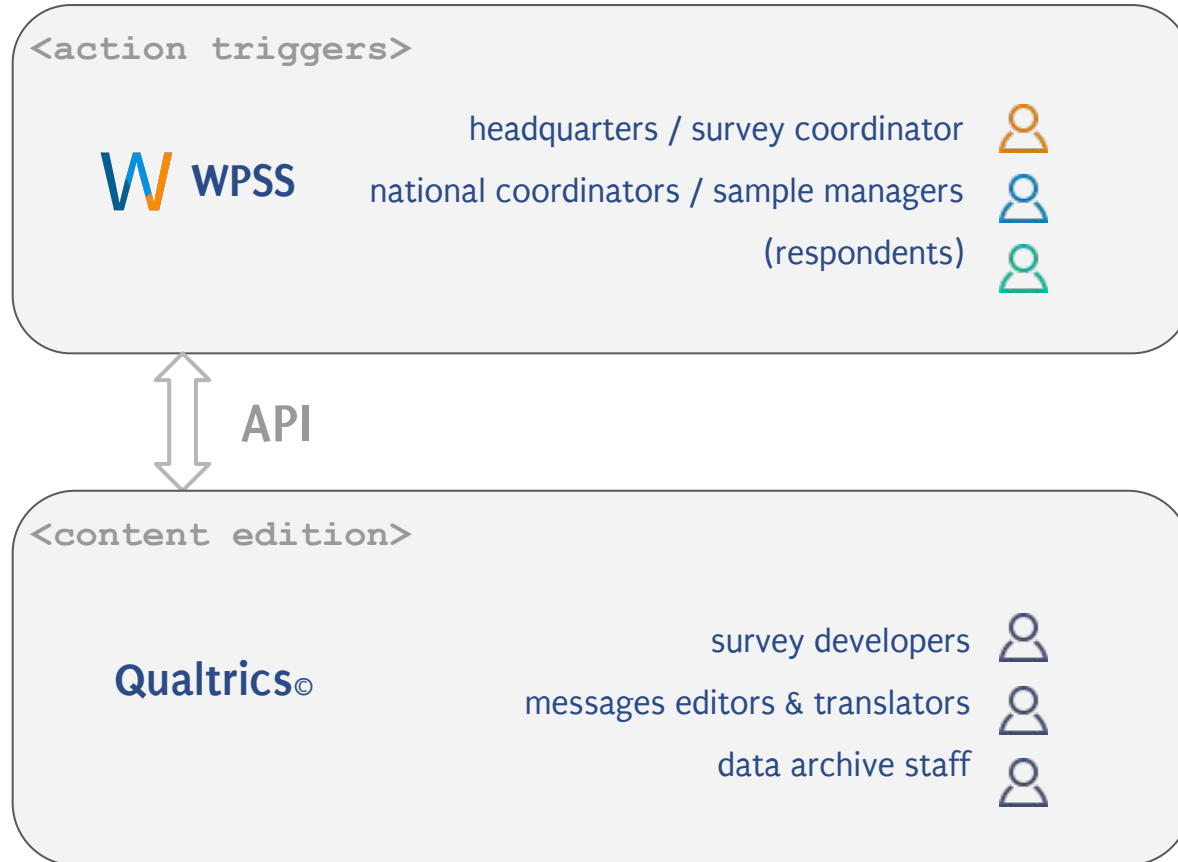

Messages can be send to panelists by email or short text messages.

The two modes of contact can be intertwined.

WPSS Information System

A two-fold information system

- prior experience with [ELIPSS](#) french online probabilistic panel software suite
- focus on the **missing** software module
- keep control over the technical stack (django, Python, Celery)
- look for easy deployment (docker containers)

Survey platform configuration

Required Qualtrics license **options**

- data isolation (and encryption)
- contact de-duplication
- SMS option

Required Qualtrics users and **components**:

- an operational user
- a shared library
- an isolated contact directory